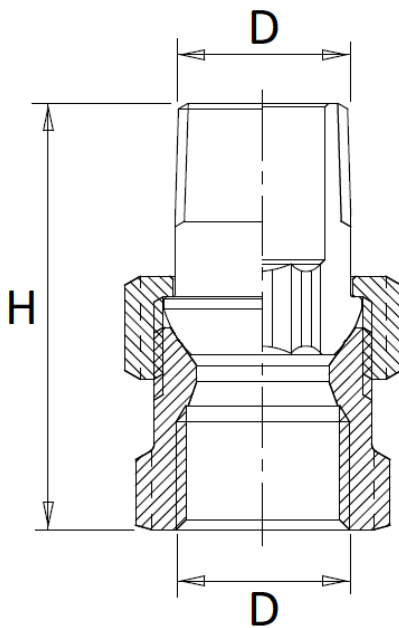

DESCRIPTION

700DIN

FxM three pieces elbow radiator brass union. Metallic seal. Yellow.

DIMENSIONS

D	3/8"	1/2"	3/4"	1"
A	20.5	27	29.5	34.5
B	49	55.5	63.5	68.2
C	27	30	37	46
Weight [g]	110	160	250	405

Dimensions in mm

All threads are conform to ISO 7/1 standard

MATERIALS

Elbow CW617N (EN 12165) CuZn40Pb2

Nut CW617N (EN 12165) CuZn40Pb2

Union CW617N (EN 12165) CuZn40Pb2

RECOMMENDED WORKING TEMPERATURE/PRESSURE LIMIT

30 bar – 120°C – non shock

DESCRIPTION

701DIN

FxM three pieces straight radiator brass union. Metallic seal. Yellow.

DIMENSIONS

D	3/8"	1/2"	3/4"	1"
H	46.5	52	57.5	62
Weight [g]	95	130	200	330

Dimensions in mm

All threads are conform to ISO 7/1 standard

MATERIALS

Elbow CW617N (EN 12165) CuZn40Pb2

Nut CW617N (EN 12165) CuZn40Pb2

Union CW617N (EN 12165) CuZn40Pb2

RECOMMENDED WORKING TEMPERATURE/PRESSURE LIMIT

30 bar – 120°C – non shock