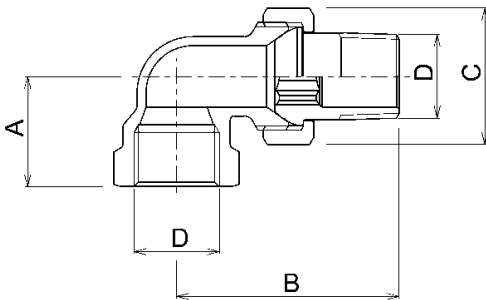

DESCRIPTION

700DIN

FxM three pieces elbow radiator brass union. Metallic seal. Yellow.

DIMENSIONS

D	3/8"	1/2"	3/4"	1"
A	20.5	27	29.5	34.5
B	49	55.5	63.5	68.2
C	27	30	37	46
Weight [g]	110	160	250	405

Dimensions in mm

All threads are conform to ISO 7/1 standard

MATERIALS

Elbow CW617N (EN 12165) CuZn40Pb2

Nut CW617N (EN 12165) CuZn40Pb2

Union CW617N (EN 12165) CuZn40Pb2

RECOMMENDED WORKING TEMPERATURE/PRESSURE LIMIT

30 bar – 120°C – non shock

DESCRIPTION

701DIN

FxM three pieces straight radiator brass union. Metallic seal. Yellow.

DIMENSIONS

D	3/8"	1/2"	3/4"	1"
H	46.5	52	57.5	62
Weight [g]	95	130	200	330

Dimensions in mm

All threads are conform to ISO 7/1 standard

MATERIALS

Elbow CW617N (EN 12165) CuZn40Pb2

Nut CW617N (EN 12165) CuZn40Pb2

Union CW617N (EN 12165) CuZn40Pb2

RECOMMENDED WORKING TEMPERATURE/PRESSURE LIMIT

30 bar – 120°C – non shock